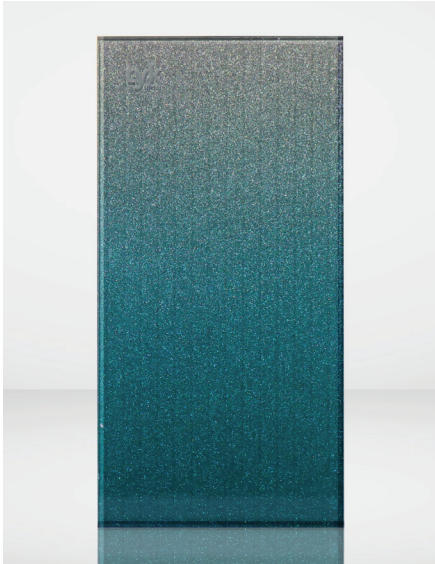

shimmer

Metallic Gradient Patterned Glass

Enhance your space with distinctive character and unique dimensional perspectives through our colorful glass materials featuring metallic finishes. These specially crafted patterned glass panels employ gradient techniques across various design patterns, creating beautiful color shades in both monotone and color-matching styles. Perfectly suited as a finishing material for interior decoration, these glass panels add elegance and visual interest to any space.

Shimmer 17

Shimmer 18

Shimmer 19

Shimmer 20

Shimmer 21

Shimmer 22

Shimmer 23

Shimmer 24