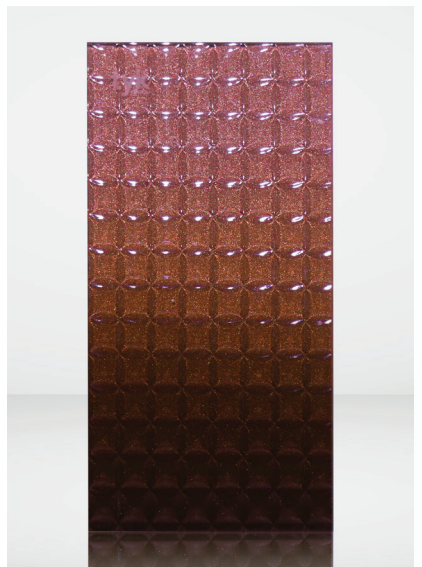

shimmer

Metallic Gradient Patterned Glass

Enhance your space with distinctive character and unique dimensional perspectives through our colorful glass materials featuring metallic finishes. These specially crafted patterned glass panels employ gradient techniques across various design patterns, creating beautiful color shades in both monotone and color-matching styles. Perfectly suited as a finishing material for interior decoration, these glass panels add elegance and visual interest to any space.

Shimmer 01

Shimmer 02

Shimmer 03

Shimmer 04

Shimmer 05

Shimmer 06

Shimmer 07

Shimmer 08

Shimmer 09

Shimmer 10

Shimmer 11

Shimmer 12

Shimmer 13

Shimmer 14

Shimmer 15

Shimmer 16