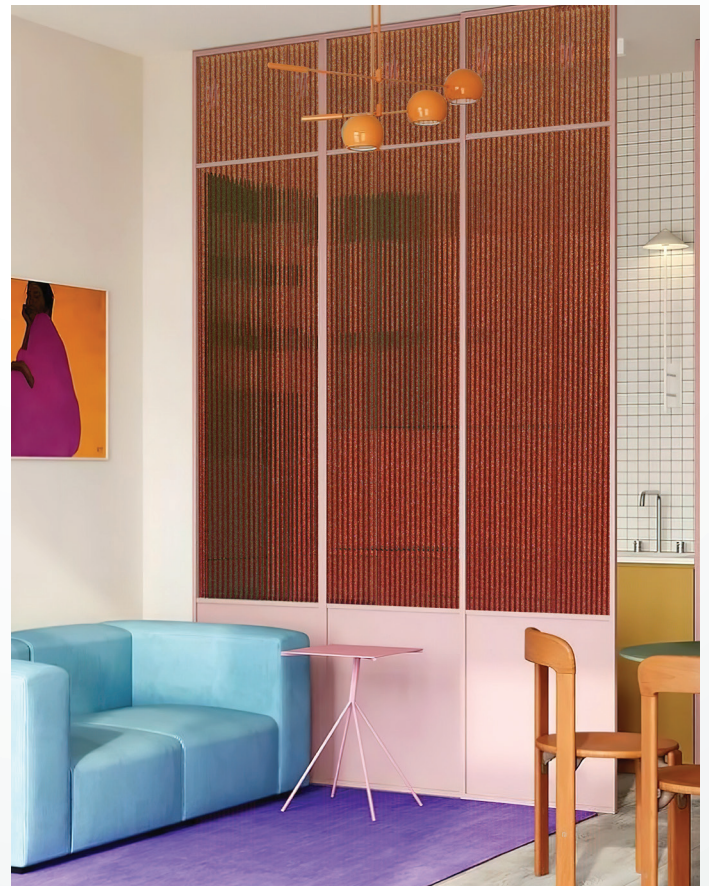

shimmer

Metallic Gradient Patterned Glass

Enhance your space with distinctive character and unique dimensional perspectives through our colorful glass materials featuring metallic finishes. These specially crafted patterned glass panels employ gradient techniques across various design patterns, creating beautiful color shades in both monotone and color-matching styles. Perfectly suited as a finishing material for interior decoration, these glass panels add elegance and visual interest to any space.

Product Specifications

 Thickness  Size	<p>Recommended Size</p> <ul style="list-style-type: none"> • Thickness: Start 5 mm. • Maximum Size: 1800 x 2400 mm.
 Colors  Opacity	<p>Opacity : 100%</p> <p>Remarks: Although we can accommodate sizes outside the recommended range, please consult with us on a case-by-case basis. Production suitability and material availability, may vary depending on current inventory and specific requirements</p>
 Price	<p>Price: Start 5 mm. 580.-/sqft.</p> <p>Remark: Prices in this catalog are subject to change depending on materials and manufacturing processes. For high volume purchase, please contact us</p>
 Interior Wall Cladding  Furniture	<p>Application: wall cladding, furniture</p>
 Production Lead Time	<p>The standard production lead time is 7 to 10 days. However, this may vary depending on material availability, the complexity of the processing required, and other factors that could impact the lead time.</p>

Shimmer 01

Shimmer 02

Shimmer 03

Shimmer 04

Shimmer 05

Shimmer 06

Shimmer 07

Shimmer 08