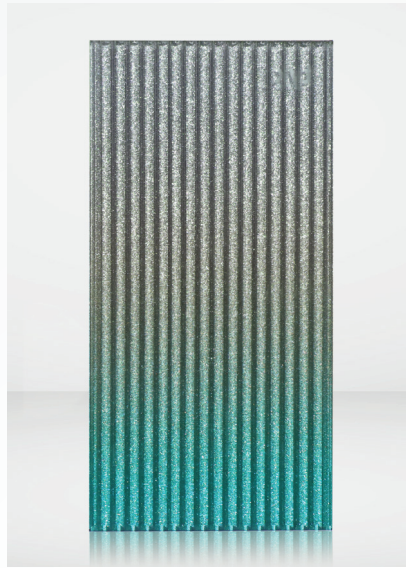

shimmer

Metallic Gradient Patterned Glass

Enhance your space with distinctive character and unique dimensional perspectives through our colorful glass materials featuring metallic finishes. These specially crafted patterned glass panels employ gradient techniques across various design patterns, creating beautiful color shades in both monotone and color-matching styles. Perfectly suited as a finishing material for interior decoration, these glass panels add elegance and visual interest to any space.

Product Specifications

 Thickness  Size	<p>Recommended Size</p> <ul style="list-style-type: none"> • Thickness: Start 5 mm. • Maximum Size: 1800 x 2400 mm.
 Colors  Opacity	<p>Opacity : 100%</p> <p>Remarks: Although we can accommodate sizes outside the recommended range, please consult with us on a case-by-case basis. Production suitability and material availability, may vary depending on current inventory and specific requirements</p>
 Price	<p>Price: Start 5 mm. 580.-/sqft.</p> <p>Remark: Prices in this catalog are subject to change depending on materials and manufacturing processes. For high volume purchase, please contact us</p>
 Interior Wall Cladding  Furniture	<p>Application: wall cladding, furniture</p>
 Production Lead Time	<p>The standard production lead time is 7 to 10 days. However, this may vary depending on material availability, the complexity of the processing required, and other factors that could impact the lead time.</p>

Shimmer 01

Shimmer 02

Shimmer 03

Shimmer 04

Shimmer 05

Shimmer 06

Shimmer 07

Shimmer 08