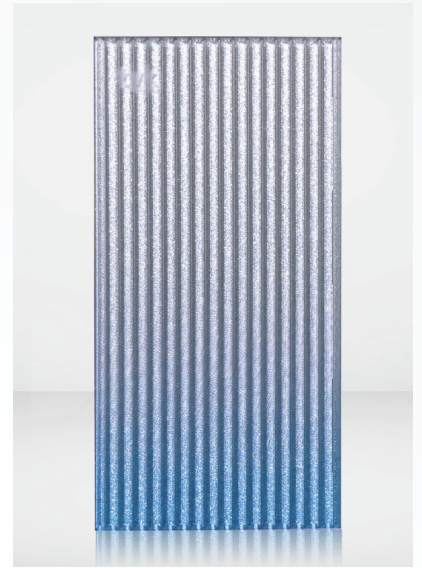

shimmer

Metallic Gradient Patterned Glass

Enhance your space with distinctive character and unique dimensional perspectives through our colorful glass materials featuring metallic finishes. These specially crafted patterned glass panels employ gradient techniques across various design patterns, creating beautiful color shades in both monotone and color-matching styles. Perfectly suited as a finishing material for interior decoration, these glass panels add elegance and visual interest to any space.

Product Specifications

 Thickness  Size	<p>Recommended Size</p> <ul style="list-style-type: none"> • Thickness: Start 5 mm. • Maximum Size: 1800 x 2400 mm.
 Colors  Opacity	<p>Opacity : 100%</p> <p>Remarks: Although we can accommodate sizes outside the recommended range, please consult with us on a case-by-case basis. Production suitability and material availability, may vary depending on current inventory and specific requirements</p>
 Price	<p>Price: Start 5 mm. 580.-/sqft.</p> <p>Remark: Prices in this catalog are subject to change depending on materials and manufacturing processes. For high volume purchase, please contact us</p>
 Interior Wall Cladding  Furniture	<p>Application: wall cladding, furniture</p>
 Production Lead Time	<p>The standard production lead time is 7 to 10 days. However, this may vary depending on material availability, the complexity of the processing required, and other factors that could impact the lead time.</p>

Shimmer 01

Shimmer 02

Shimmer 03

Shimmer 04

Shimmer 05

Shimmer 06

Shimmer 07

Shimmer 08