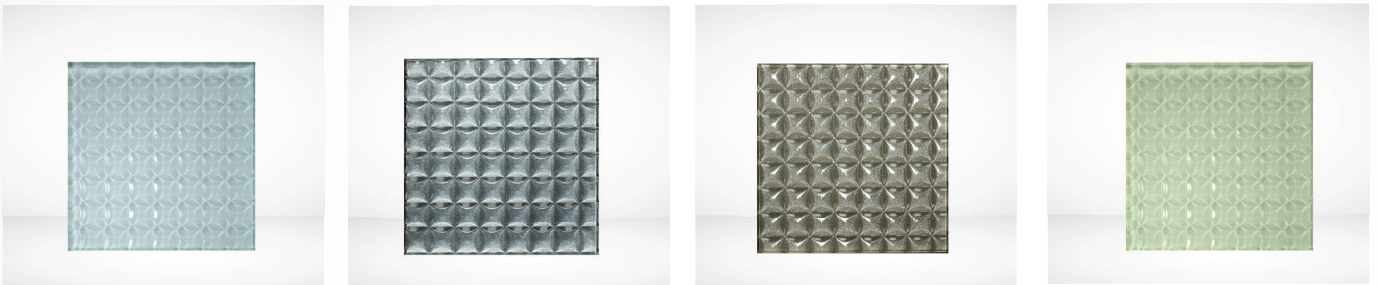

Pyramid Colors